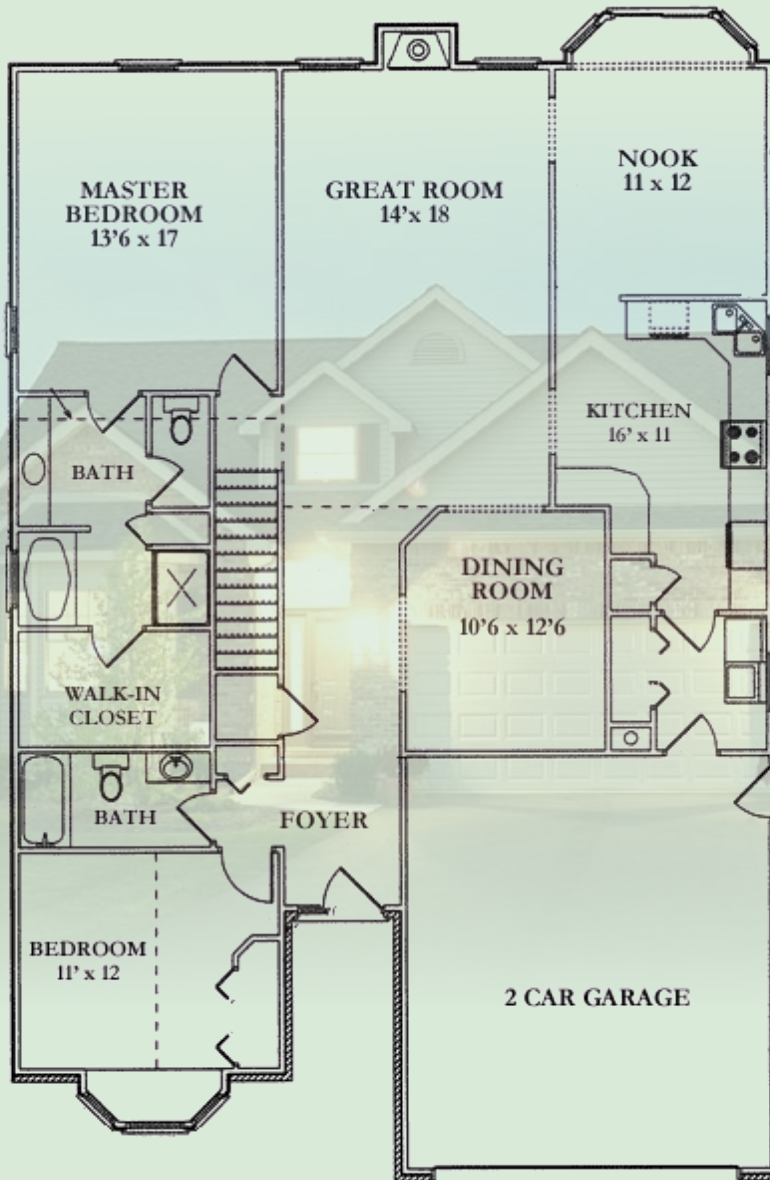

The Heathers at Woodfield/Woodfield Greens It's All About Club Selection

Pine Valley

Pine Valley models include wood double-glazed energy efficient windows and rich brick exteriors.

Interior amenities include a fine selection of decorator wood cabinetry and available granite countertops.

The Pine Valley models also include premium light fixtures and a wide selection of designer floor coverings.

www.jmdevelopments.com
(810) 953-0022

Pine Valley

1,820 Square Feet

Actual dimensions may vary slightly from dimensions shown and are subject to change without notice.